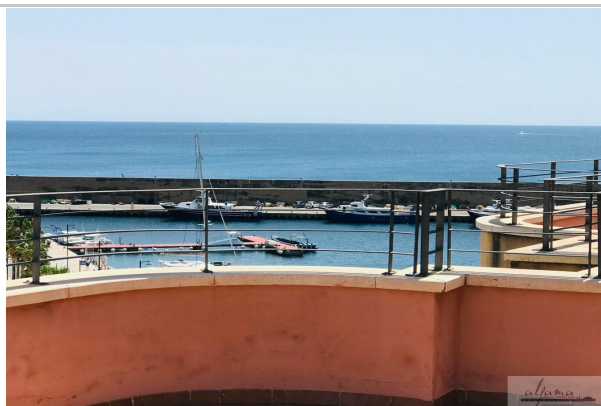

Reference: **55002**
Property type: Flat
Sale/rent: For rent
Price: **980 €**
Condition:

Address: PLAZA CAÑO 1
Floor: 5
Town: L'Ametlla de Mar
Province: TARRAGONA
Postal code: 43860
Zone: Zona Puerto Pesquero